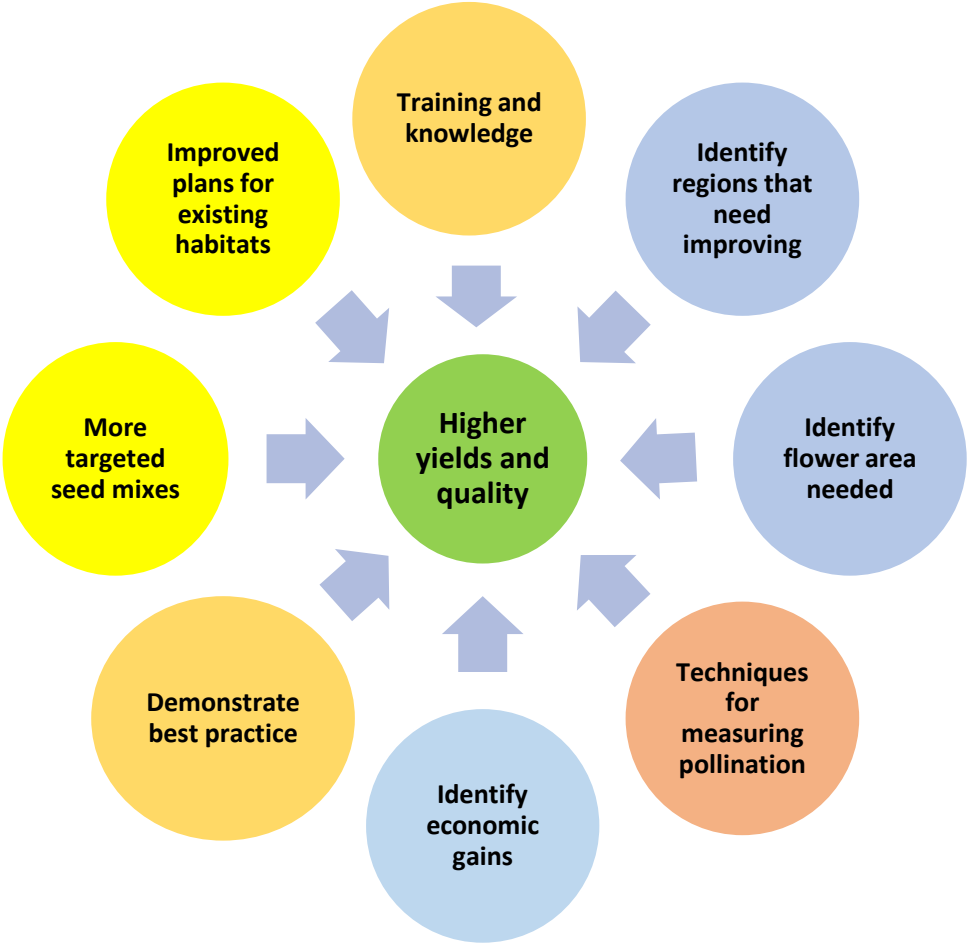

BEESPOKE

Benefitting Ecosystems through Evaluation of food Supplies for Pollination to Open up Knowledge for End users

Increase levels of pollinators and crop pollination at local and landscape scales by providing land managers and policy makers with new expertise, tools and financial knowledge to create more sustainable and resilient agroecosystems.

Københavns Universitet (DK)

HortiAdvice A/S (DK)

Sveriges Lantbruksuniversitet (SE)

Odling I Balans (SE)

Carl von Ossietzky University of Oldenburg (DE)

Grünlandzentrum Niedersachsen / Bremen e.V. (DE)

Project approach

Just started
2019-2023

How to get involved

- Attend knowledge exchange events
- Establish BEESPOKE seed mixes + habitat management
- Provide 72 demo sites + experimental farms for training events for farmers/land owners
- Use project guides
- Start measuring crop pollination: fruit, field beans, rapeseed, cherries, strawberries (14 crop types) = pollination monitoring
- Add value of pollination on landscape level & also added value in pest control (natural enemies) = biodiversity monitoring
- Provide research site